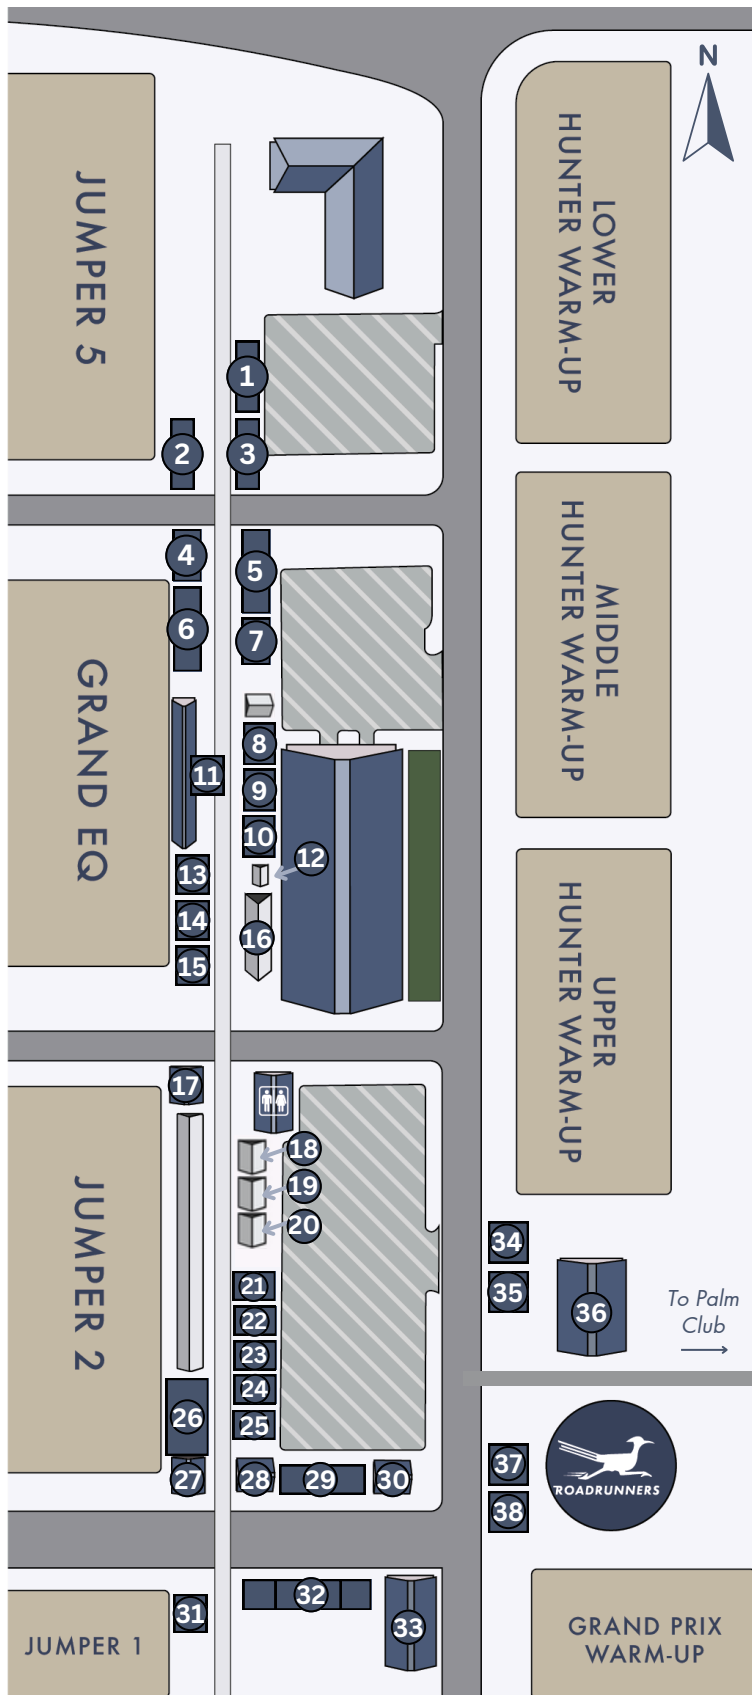

VENDOR MAP: DESERT CIRCUIT

- 1 Pacific Saddlery & Repairs
- 2 Outdoor Outfitters
- 3 iJump Media
- 4 Tack of the Town
- 5 FarmVet
- 6 EQU Lifestyle Boutique
- 7 ShowFolio
- 8 ShowMD + Performance Massage Therapy
- 9 barnstyle
- 10 DIHP Swag Shop
- 11 a Majyk Equipe
- 11 b Two Hearts Equine Boutique
- 11 c IVI Vision (Weeks 7-10)
- 12 Koffie Velo
- 13 HorsePlay
- 14 The Surrey
- 15 Fraser Alexander Sport Innovations
- 16 Tack Warehouse
- 17 a DIHP Visitor Center, presented by Visit Greater Palm Springs
- 17 b Commonwealth Saddles
- 18 Trigger's Smashburger
- 19 Poke Ranch
- 20 Graze Salad Bar
- 21 Solea Equestrian
- 22 The Catered Kitchen (crepes and more)
- 23 TBC
- 24 SmartPak
- 25 The Tack Box
- 26 Saratoga Stalls
- 27 Antares Sellier
- 28 Devoucoux
- 29 IDA Development & Barnwalkers
- 30 CWD Sellier
- 31 Voltaire Design
- 32 a Prestige Italia
- 32 b The Tack Box Express
- 32 c BRAINJUICE Fueling Station
- 32 d Erreplus Saddlery
- 33 Limitless Performance Gym
- 34 Cowdog Coffee
- 35 The Big Easy
- 36 Valencia Sport Saddlery
- 37 Pizza Paddock
- 38 Barn Bites

ADDITIONAL VENDORS

Equestrifit / Falvey Chiropractic (behind Barn 5)
 Cali Food Truck (behind Barn 5)
 Jett Martin Equine Spa (behind Barn 6)