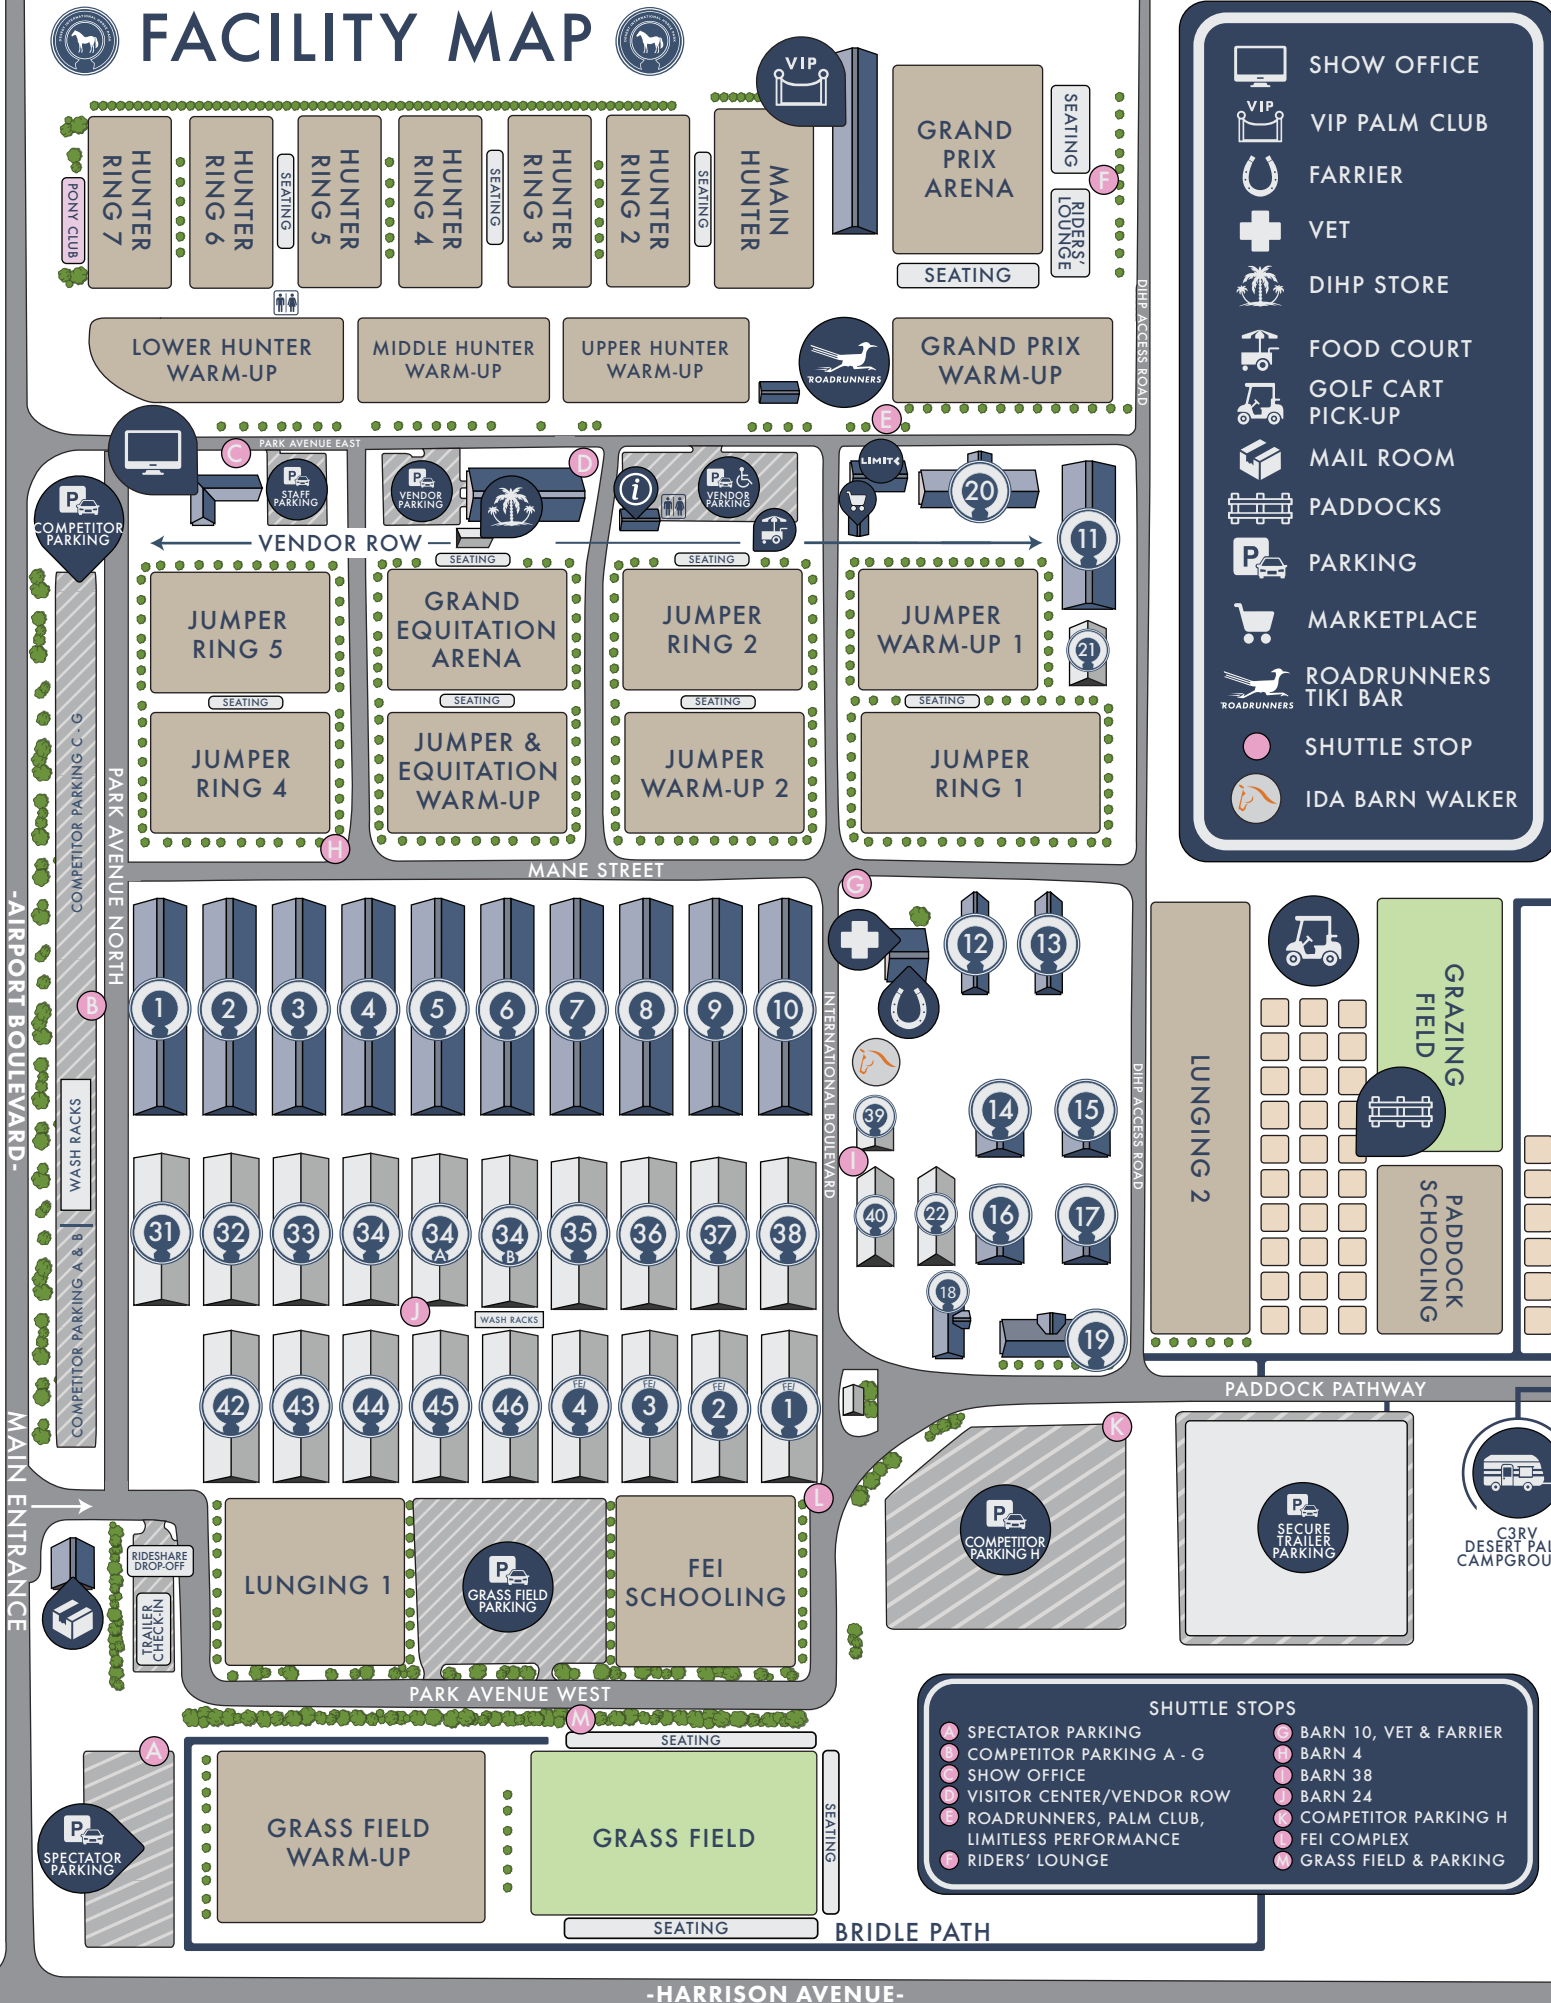

FACILITY MAP

- SHOW OFFICE
- VIP PALM CLUB
- FARRIER
- VET
- DHP STORE
- FOOD COURT
- GOLF CART PICK-UP
- MAIL ROOM
- PADDOCKS
- PARKING
- MARKETPLACE
- ROADRUNNERS TIKI BAR
- SHUTTLE STOP
- IDA BARN WALKER

- GRAZING FIELD
- PADDOCK SCHOOLING
- LUNGING 2

SHUTTLE STOPS

- SPECTATOR PARKING
- COMPETITOR PARKING A - G
- SHOW OFFICE
- VISITOR CENTER/VENDOR ROW
- ROADRUNNERS, PALM CLUB, LIMITLESS PERFORMANCE
- RIDERS' LOUNGE
- BARN 10, VET & FARRIER
- BARN 4
- BARN 38
- BARN 24
- COMPETITOR PARKING H
- FEI COMPLEX
- GRASS FIELD & PARKING

-AIRPORT BOULEVARD-

-HARRISON AVENUE-